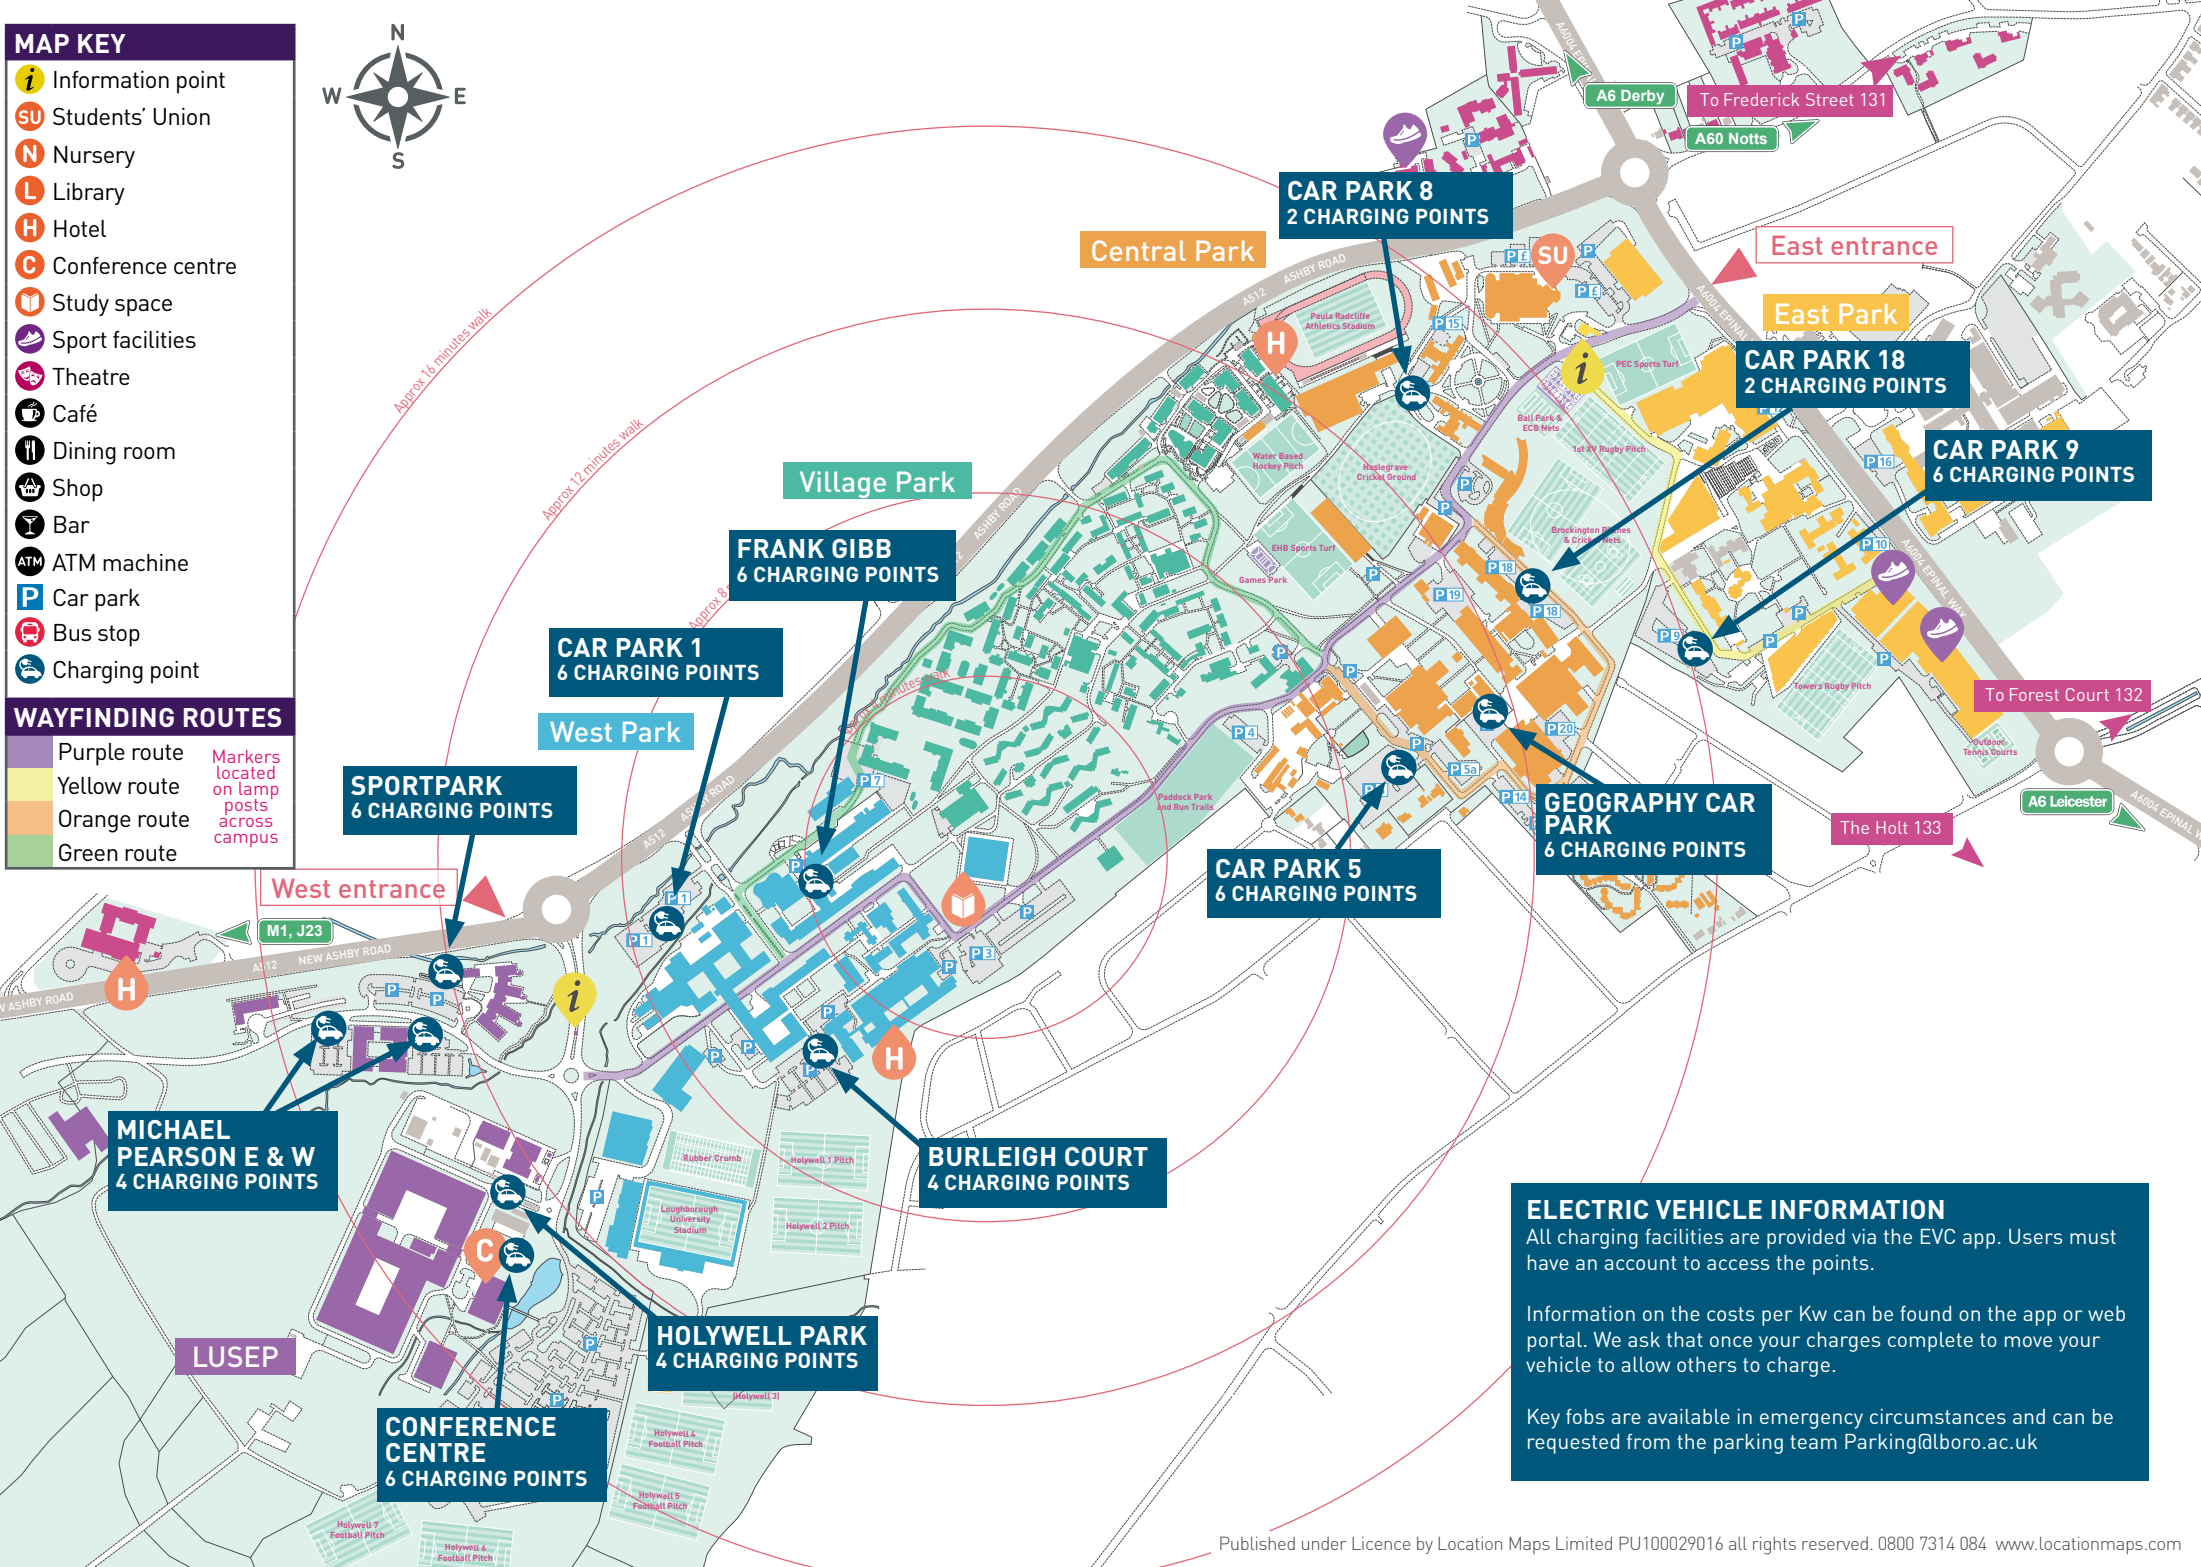

MAP KEY

-  Information point
-  Students' Union
-  Nursery
-  Library
-  Hotel
-  Conference centre
-  Study space
-  Sport facilities
-  Theatre
-  Café
-  Dining room
-  Shop
-  Bar
-  ATM machine
-  Car park
-  Bus stop
-  Charging point

WAYFINDING ROUTES

-  Purple route
 -  Yellow route
 -  Orange route
 -  Green route
- Markers located on lamp posts across campus

ELECTRIC VEHICLE INFORMATION

All charging facilities are provided via the EVC app. Users must have an account to access the points.

Information on the costs per Kw can be found on the app or web portal. We ask that once your charges complete to move your vehicle to allow others to charge.

Key fobs are available in emergency circumstances and can be requested from the parking team Parking@lboro.ac.uk